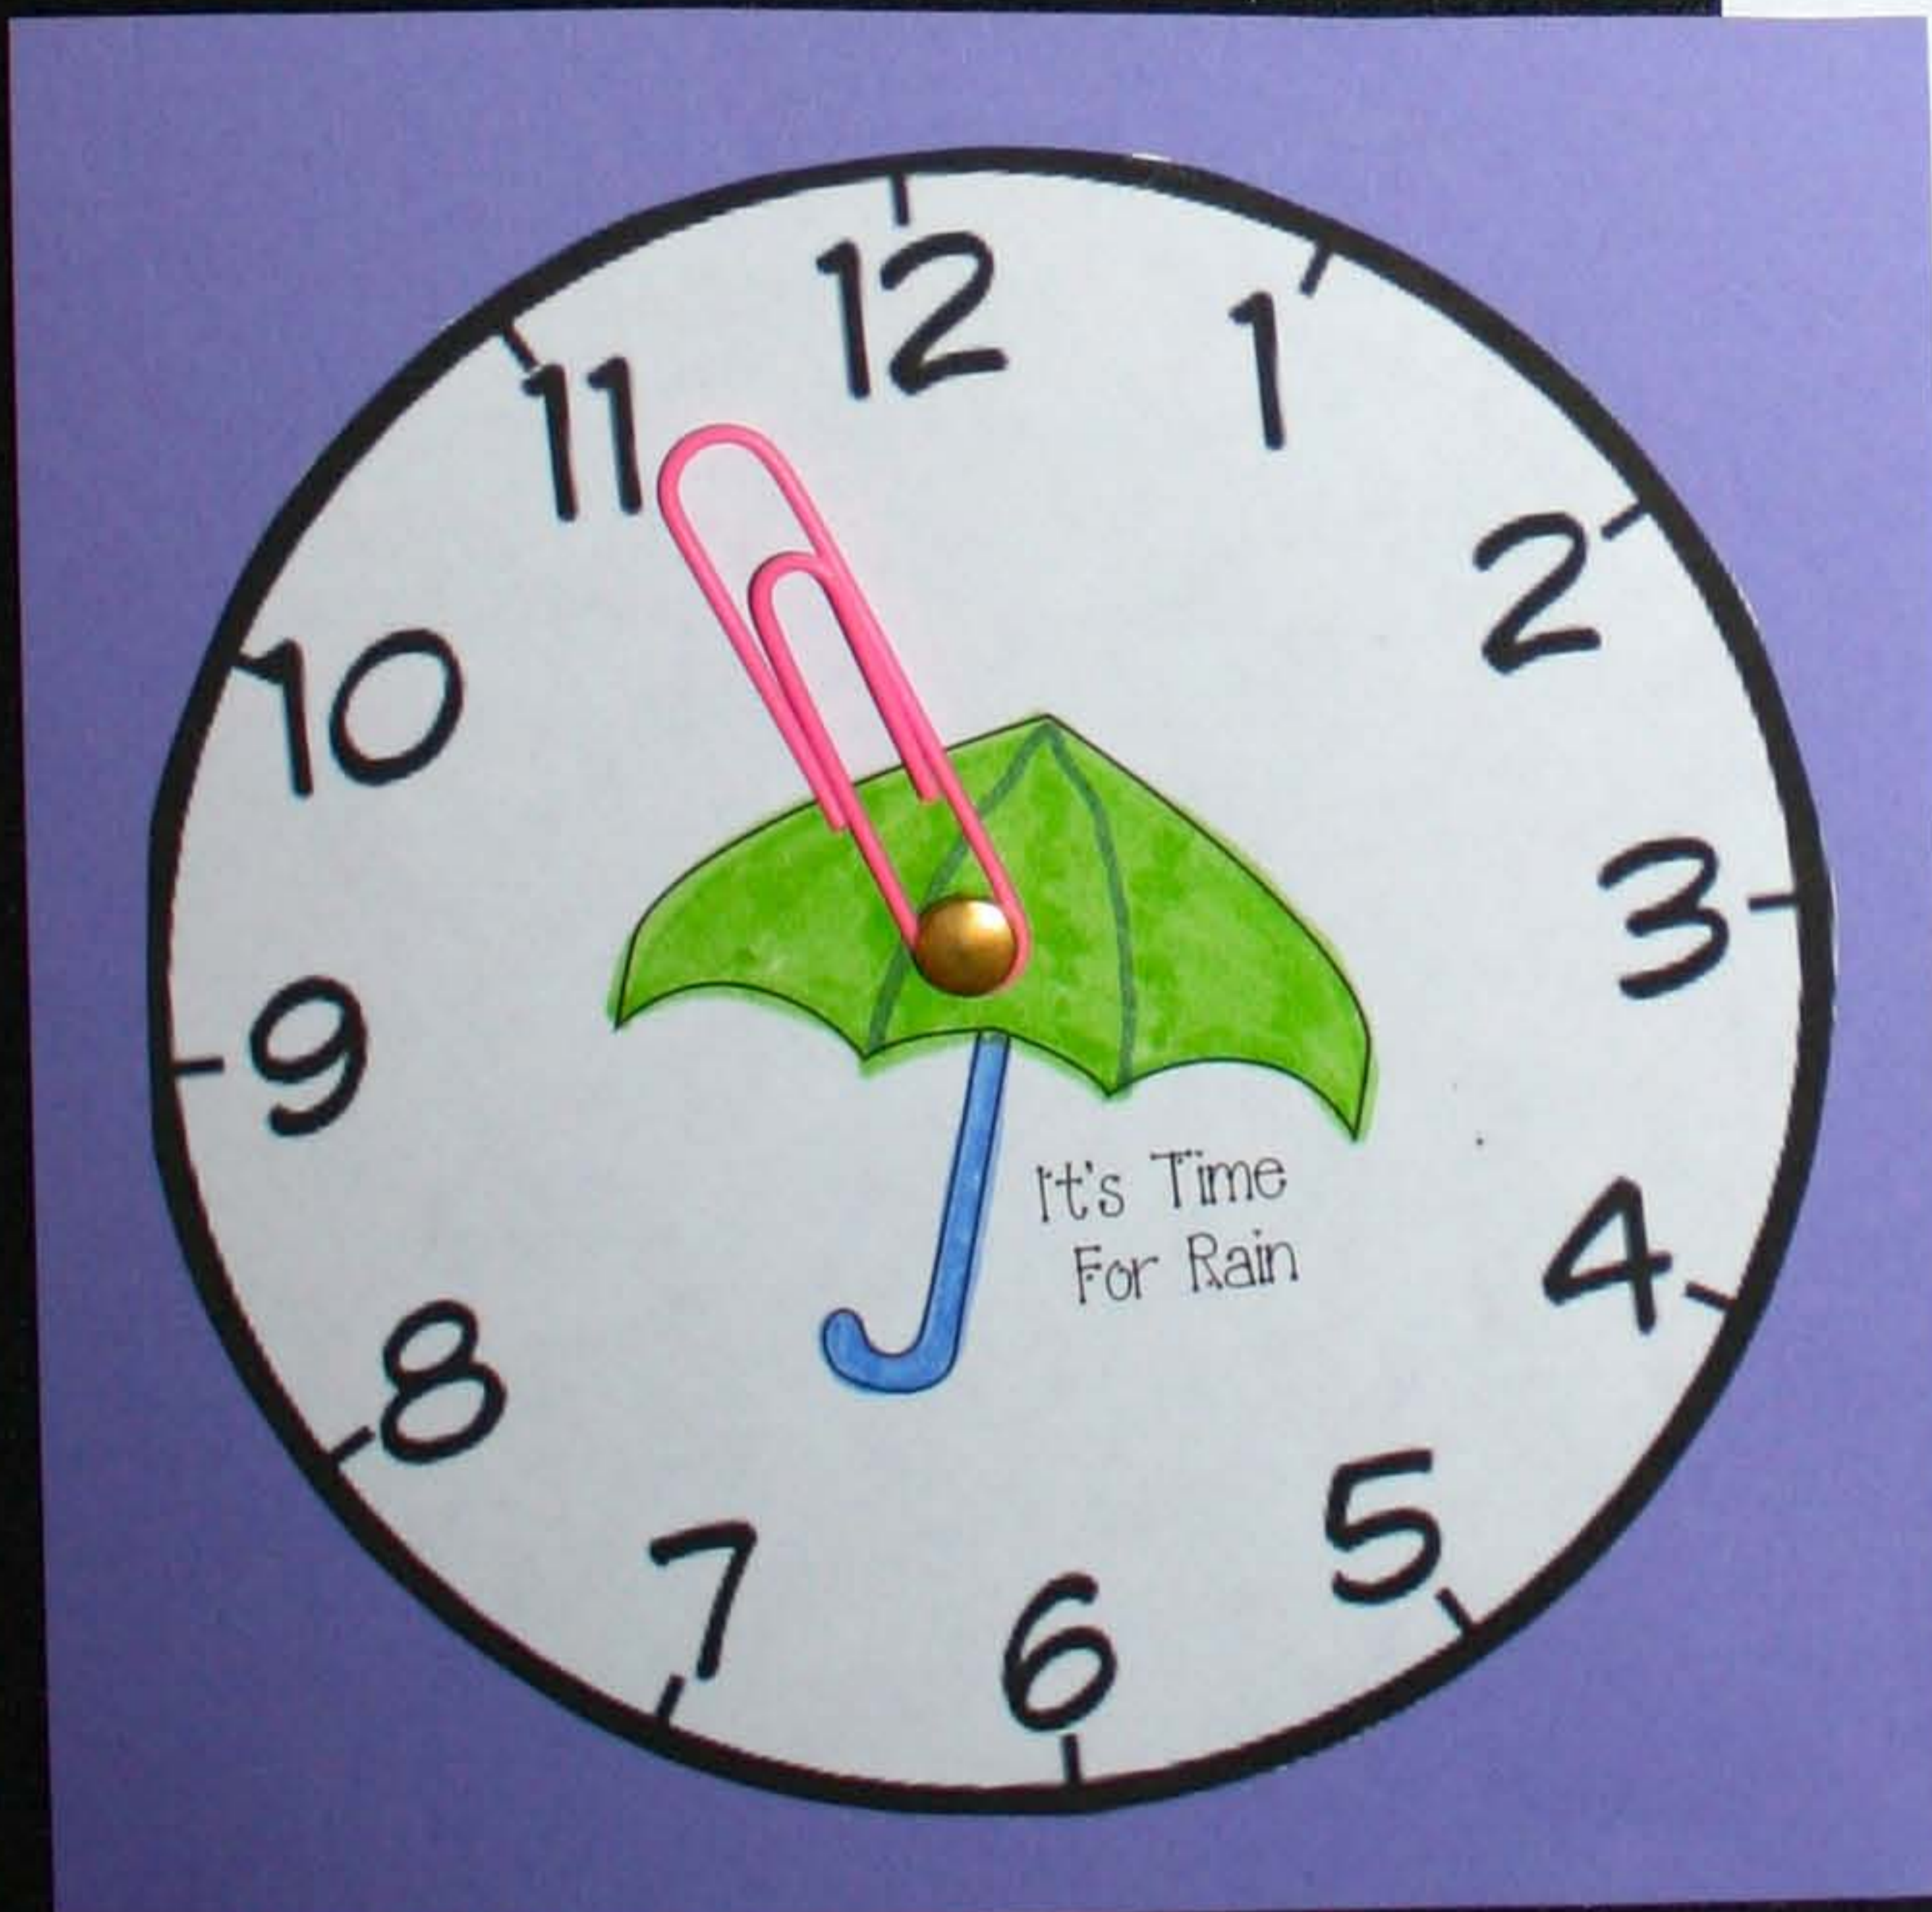

It's Time To Play In The Rain!

Spin the clock. Write the digital time at the top of the raindrop & draw hands to make that time to the hour.

Clip art by Laura Strickland

It's Turtle Time!

Spin the clock. Whatever number you land on write the time to the half hour. Write the digital time at the top of the raindrop & draw hands to make that time to the half hour. i.e. if you spin a 12 write & draw 12:30.

Clip art by Laura Strickland

It's Time To Play In The Rain!

Spin the clock. Write the digital time at the top of the raindrop & draw hands to make that time to the hour.

It's Turtle Time!

Spin the clock. Whatever number you land on write the time to the half hour.
Write the digital time at the top of the raindrop & draw hands to make that
time to the half hour. i.e. if you spin a 12 write & draw 12:30.