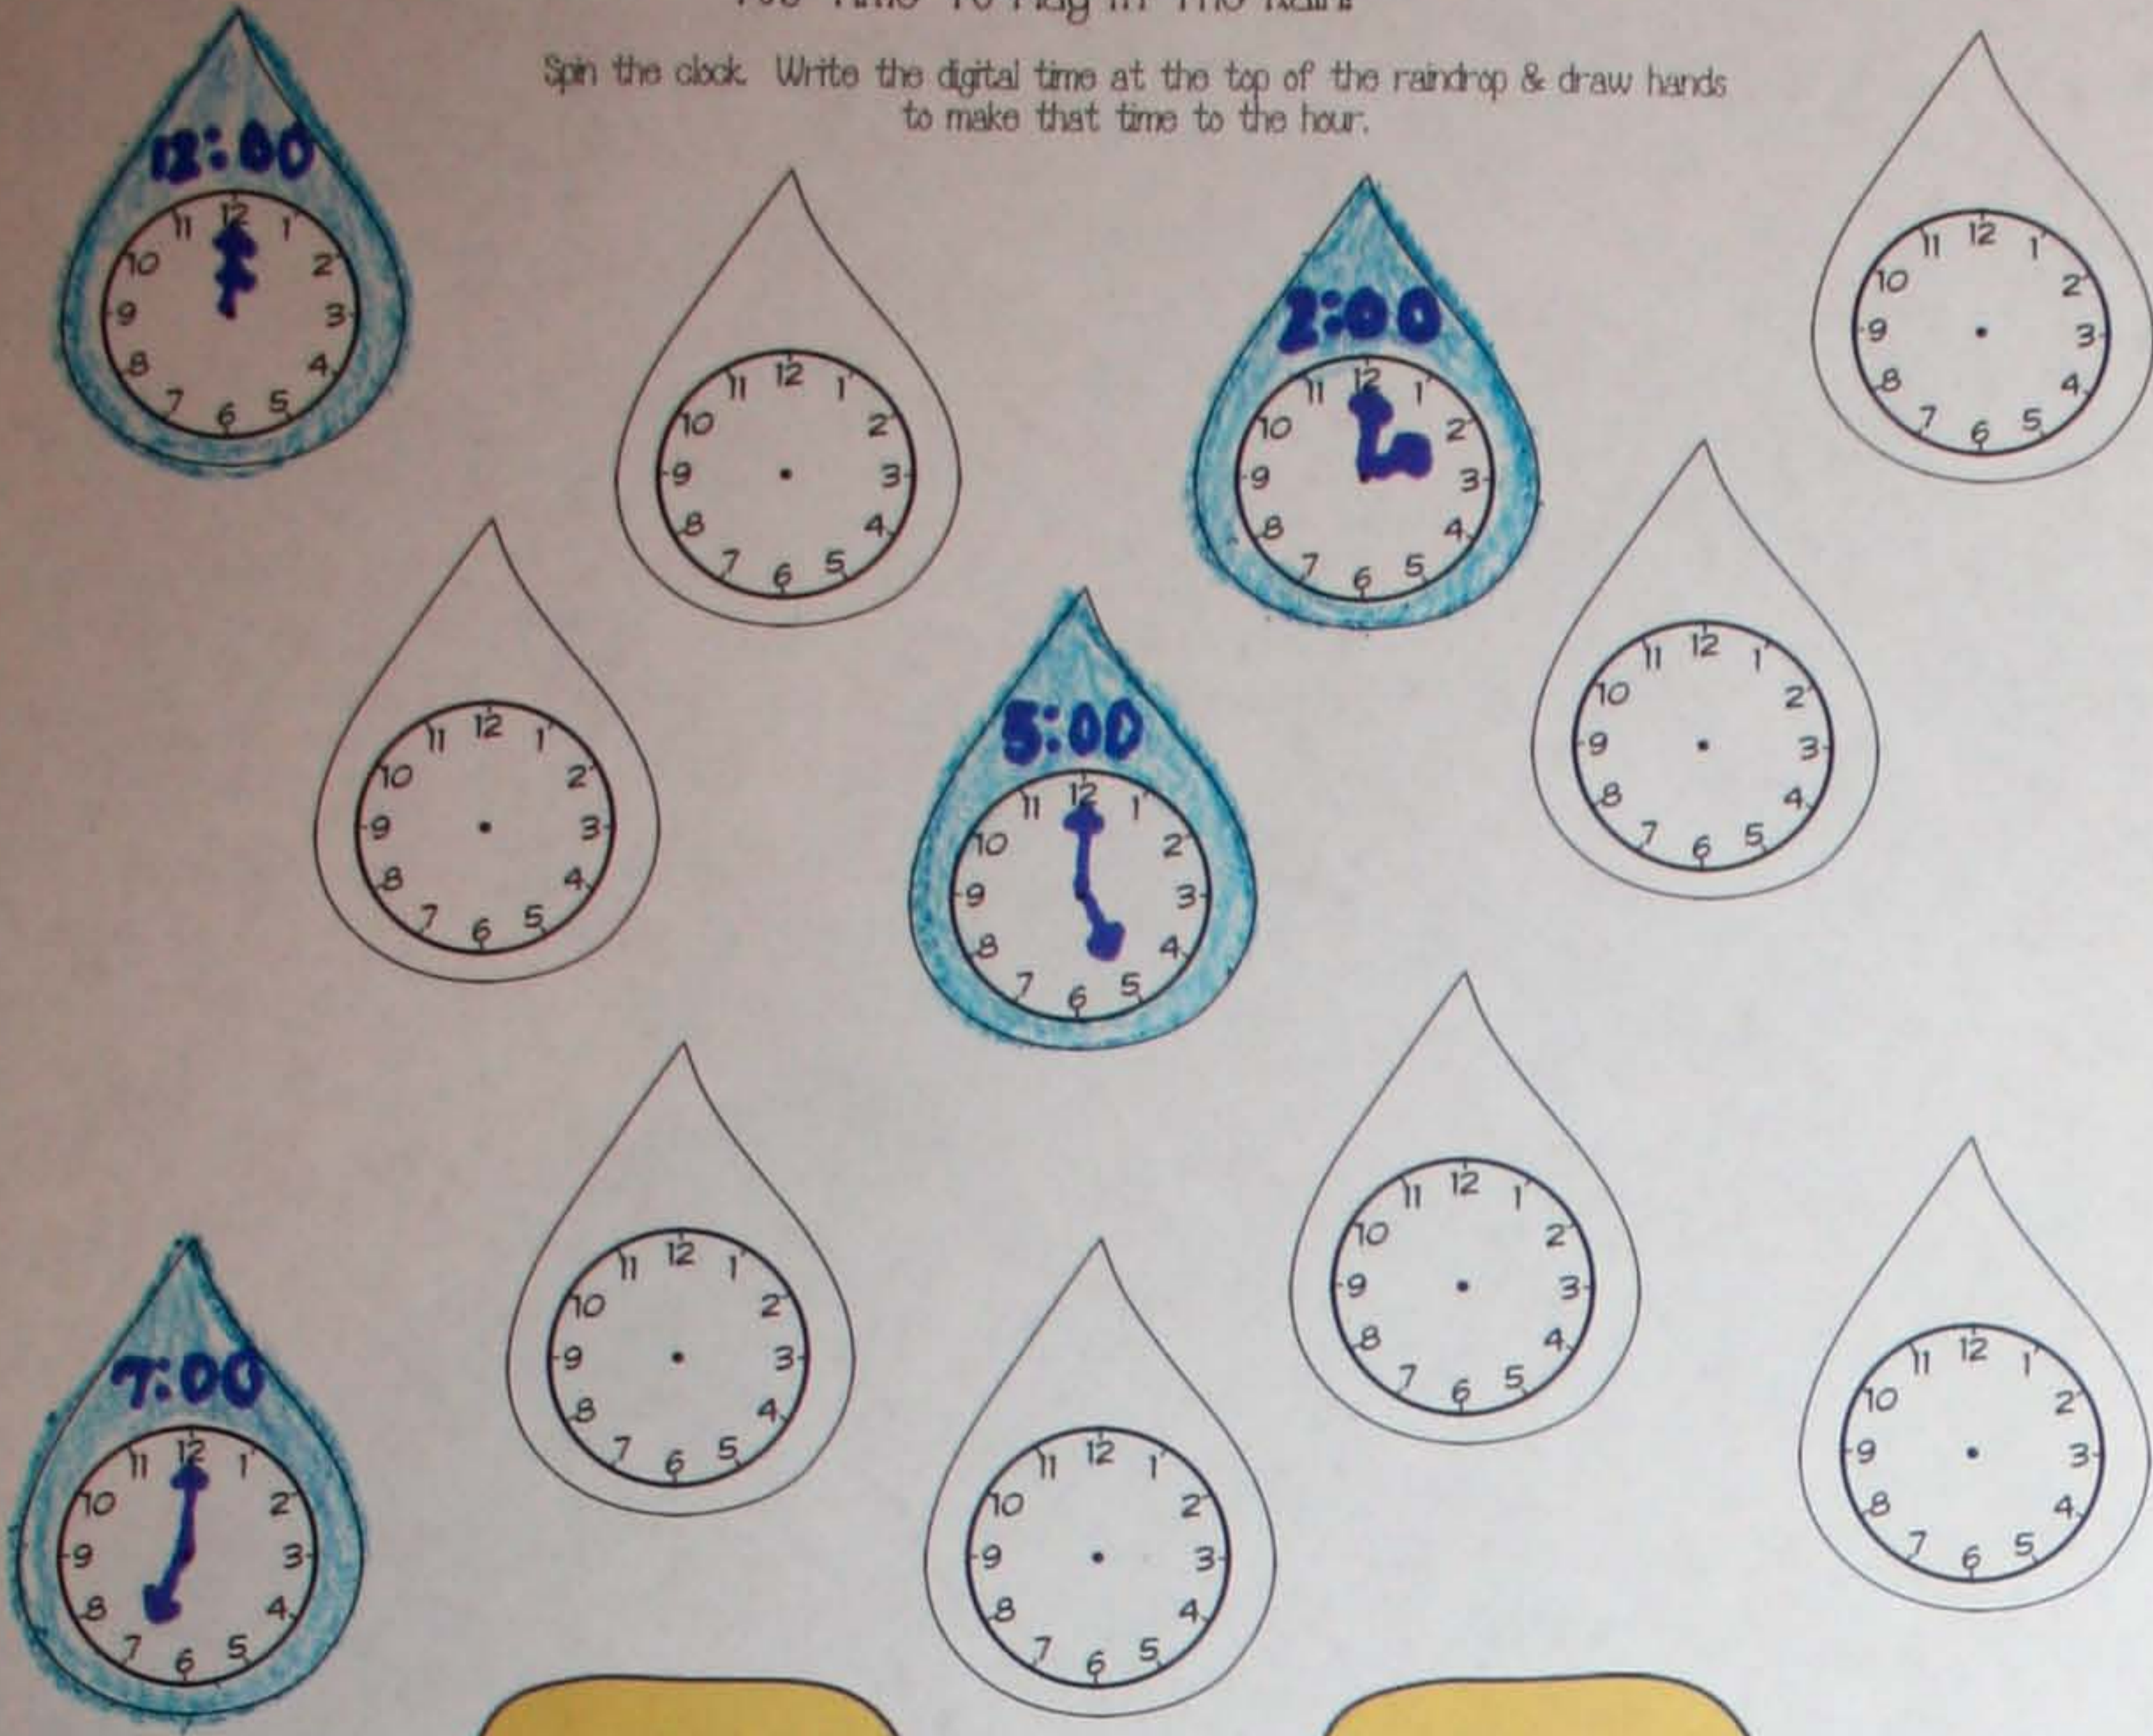

It's Time To Play In The Rain!

Spin the clock. Write the digital time at the top of the raindrop & draw hands to make that time to the hour.

Clip art by Laura Strickland

It's Turtle Time!

Spin the clock. Whatever number you land on write the time to the half hour. Write the digital time at the top of the raindrop & draw hands to make that time to the half hour. i.e. if you spin a 12 write & draw 12:30.

Clip art by Laura Strickland

It's Time To Play In The Rain!

Spin the clock. Write the digital time at the top of the raindrop & draw hands to make that time to the hour.

It's Turtle Time!

Spin the clock. Whatever number you land on write the time to the half hour.
Write the digital time at the top of the raindrop & draw hands to make that
time to the half hour. i.e. if you spin a 12 write & draw 12:30.